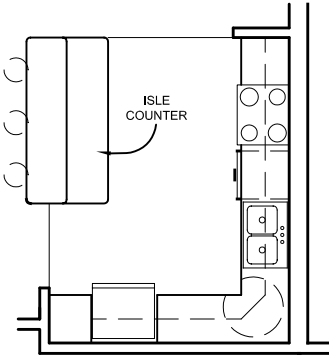

Liberty

2 Bedroom unit

Approx. 1228 Sq.Ft. SCALE 1/8" = 1'-0"

Actual dimensions may vary due to construction

KITCHEN OPTION
AT UNIT "H"