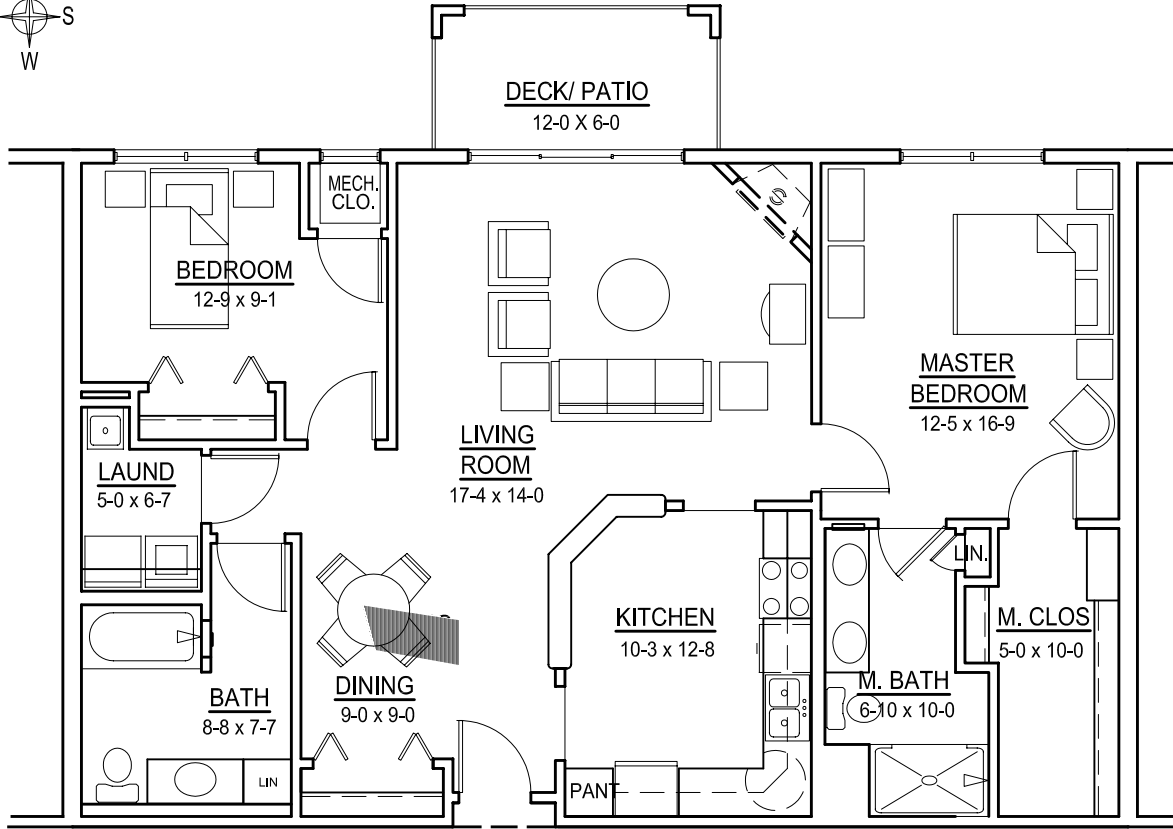

Liberty

2 Bedroom unit

Approx. 1228 Sq.Ft. SCALE 1/8" = 1'-0"

Actual dimensions may vary due to construction

KITCHEN OPTION
AT UNIT "H"