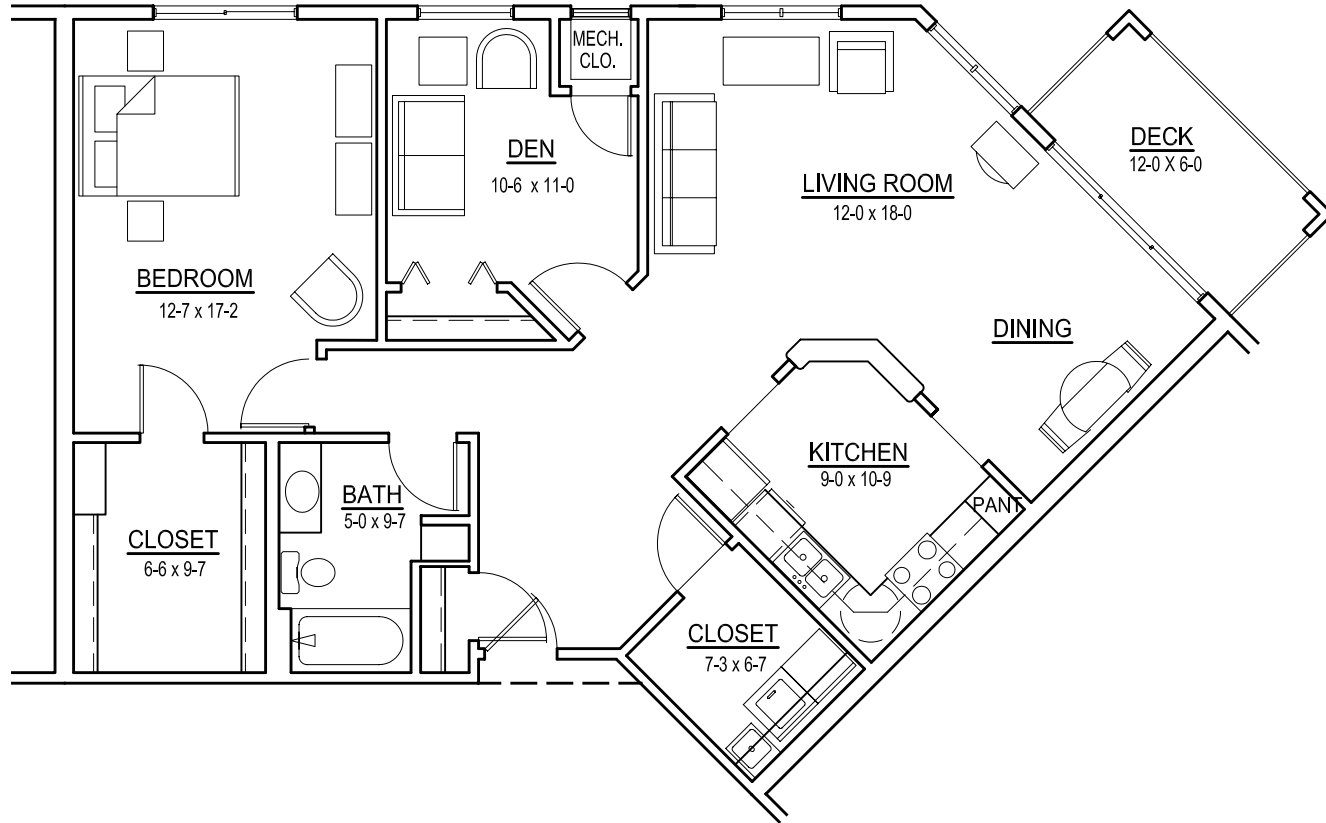

Haralson

1 Bedroom + Den unit

Approx. 1116 Sq.Ft.

SCALE 1/8" = 1'-0"

ACTUAL DIMENSIONS MAY VARY

Haralson C2

1 Bedroom + Den unit

Approx. 1178 Sq.Ft.

SCALE 1/8" = 1'-0"

ACTUAL DIMENSIONS MAY VARY

Haralson C1

1 Bedroom + Den unit

Approx. 1070 Sq.Ft.

SCALE 1/8" = 1'-0"

ACTUAL DIMENSIONS MAY VARY