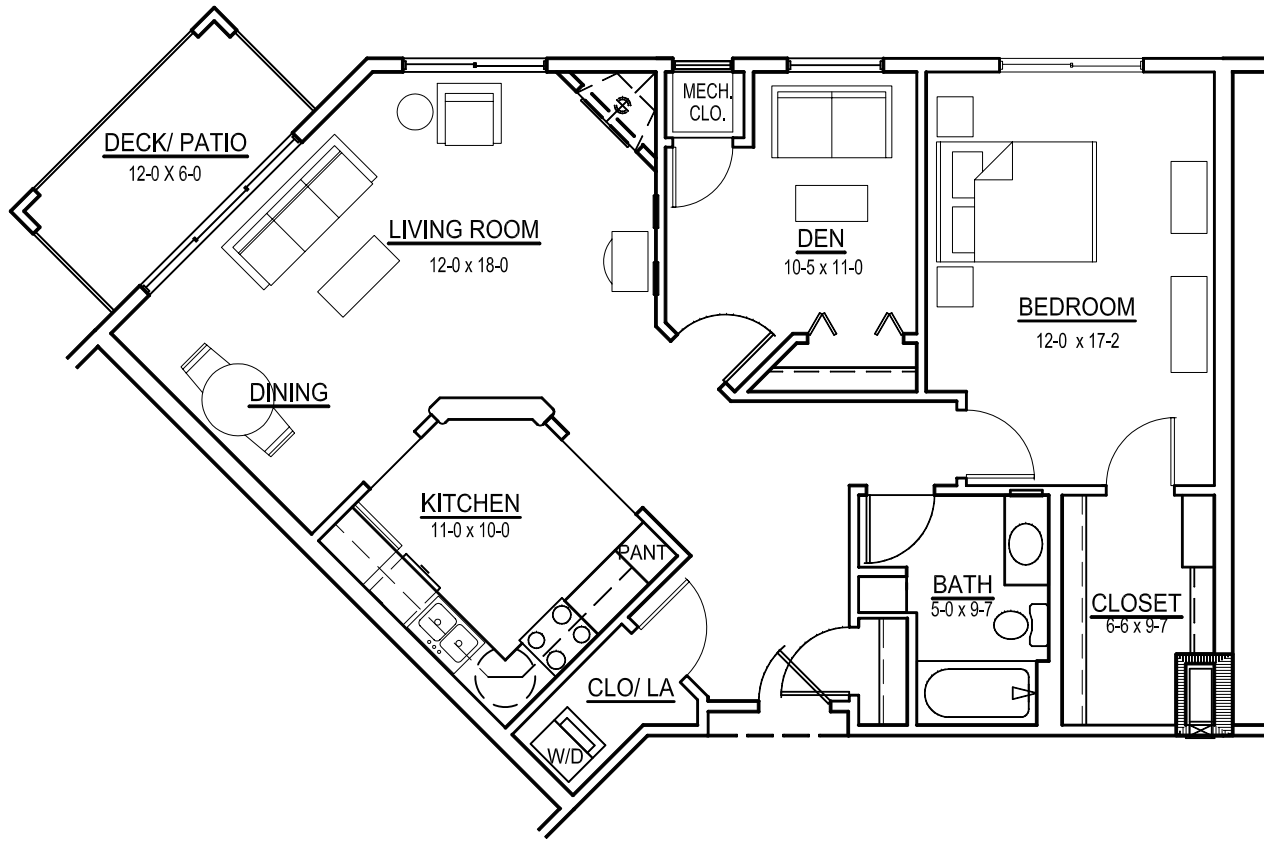

Haralson

1 Bedroom + Den unit

Approx. 1116 Sq.Ft.

SCALE 1/8" = 1'-0"

ACTUAL DIMENSIONS MAY VARY

Haralson C2

1 Bedroom + Den unit

Approx. 1178 Sq.Ft.

SCALE 1/8" = 1'-0"

ACTUAL DIMENSIONS MAY VARY

Haralson C1

1 Bedroom + Den unit

Approx. 1070 Sq.Ft.

SCALE 1/8" = 1'-0"

ACTUAL DIMENSIONS MAY VARY