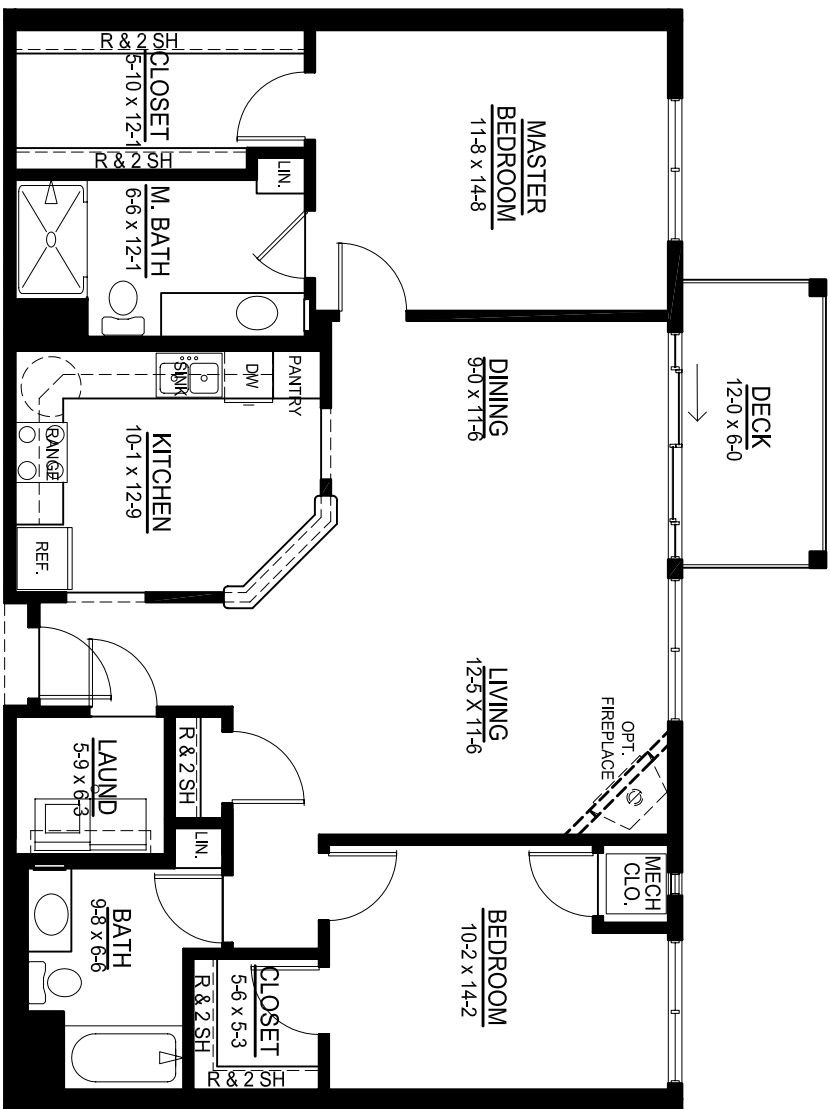

2 Bedroom

UNIT TYPE I BRAEBURN

Approx. 1255 Sq.Ft.

ACTUAL DIMENSIONS MAY VARY

Applewood Pointe Of Southtown
Applewood Pointe Cooperative
Bloomington, MN

SCALE: 1/8" = 1'-0"

© jssh arch., inc.