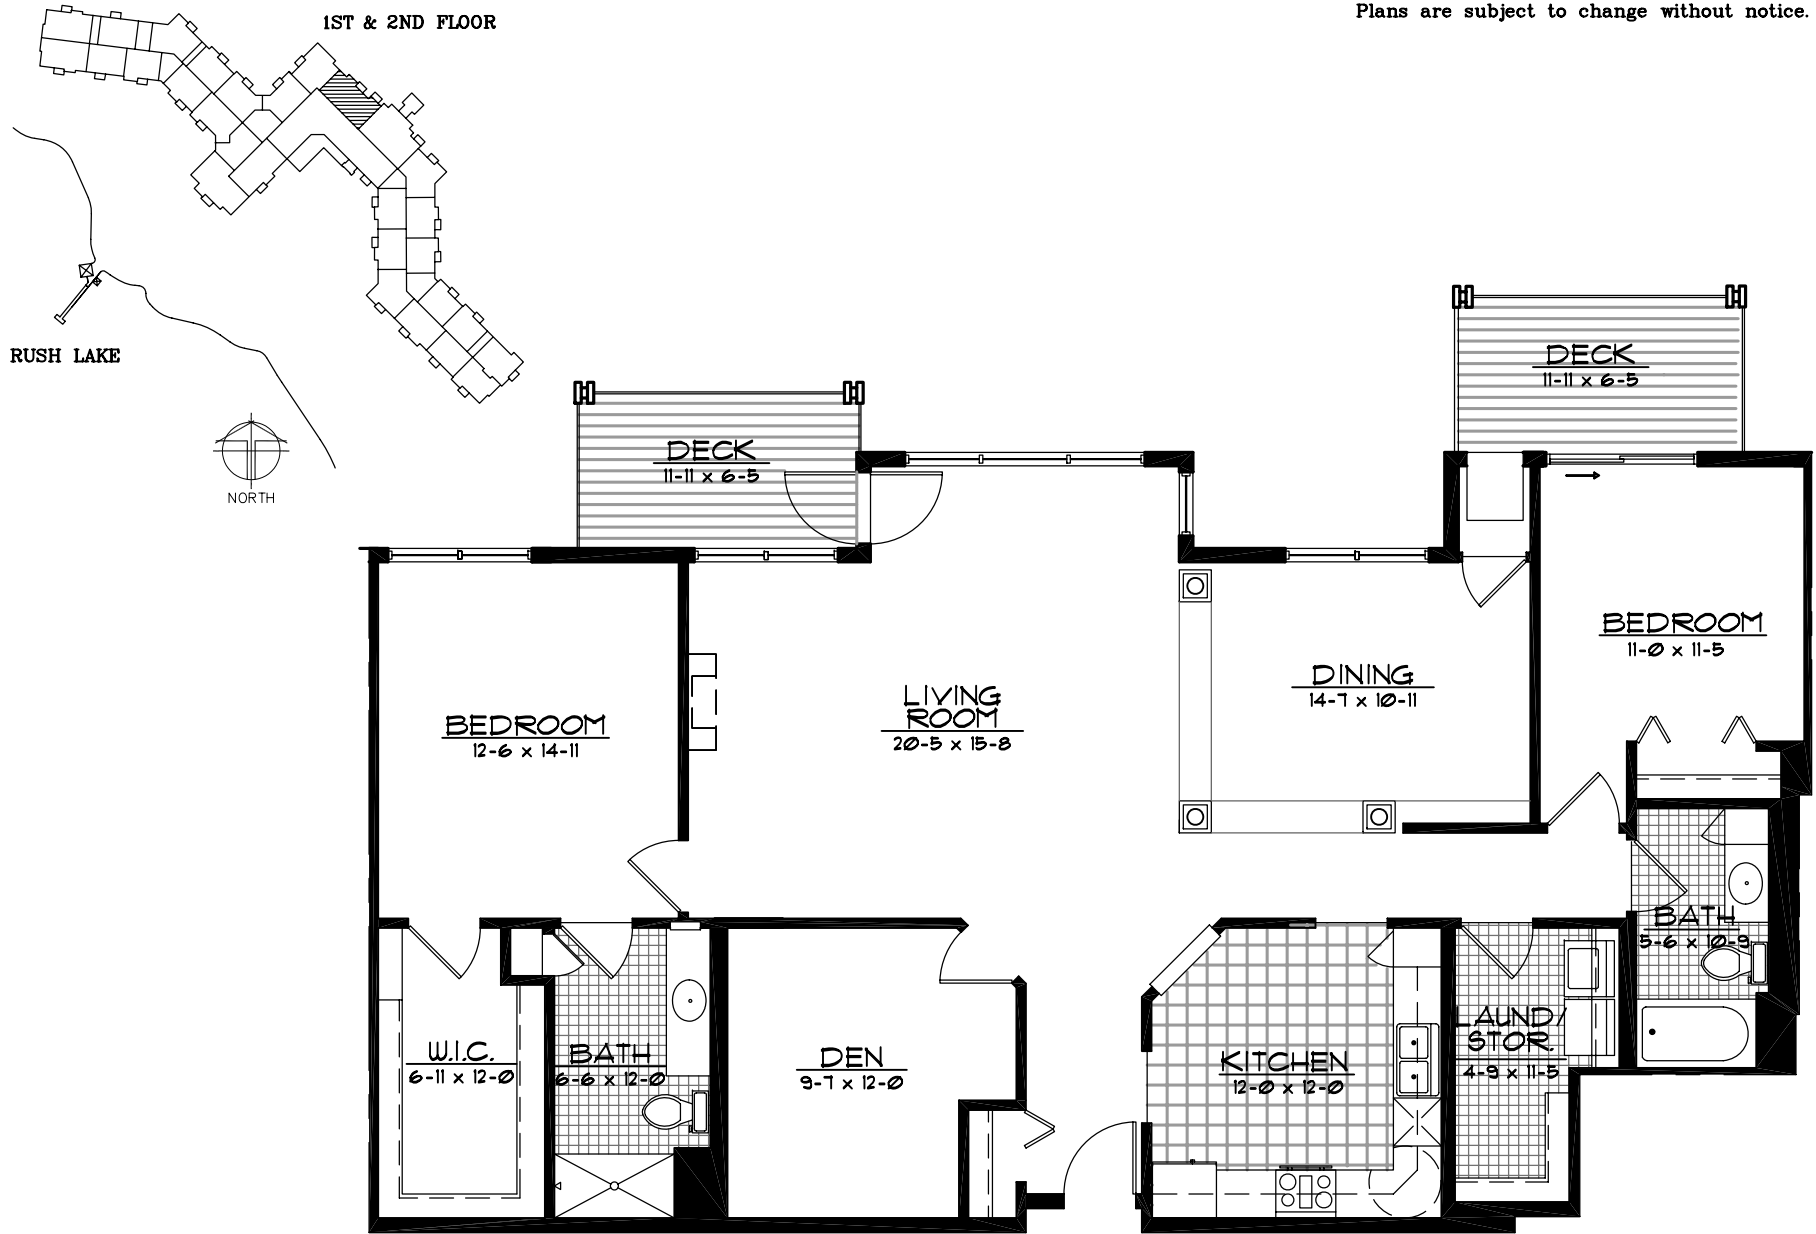

MELROSE 2BR/DEN/2BA

1755 SQ. FT.

Actual dimensions may vary due to construction.
Plans are subject to change without notice.

Level 2 Unit.dwg

1/13/2006 11:30 AM

Pollock Buchanan Architects