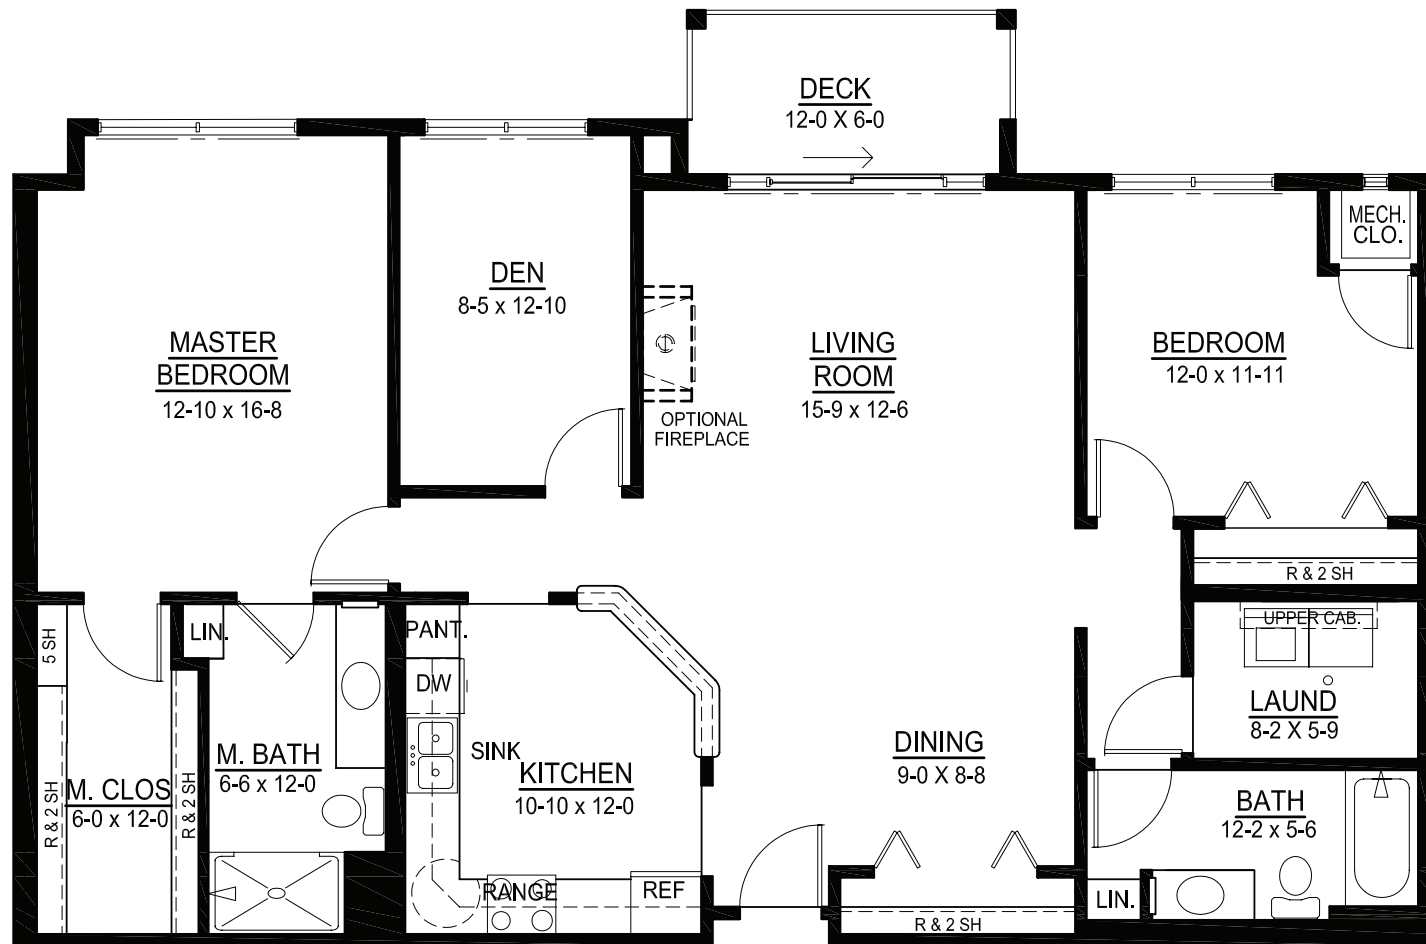

SOUTHERN ROSE

Two BR + Den 1,479 Sq. Ft.

Actual dimensions may vary due to construction
Plans are subject to change without notice

05-12-10

**APPLEWOOD
POINTE**
*of Roseville
at Langton Lake*