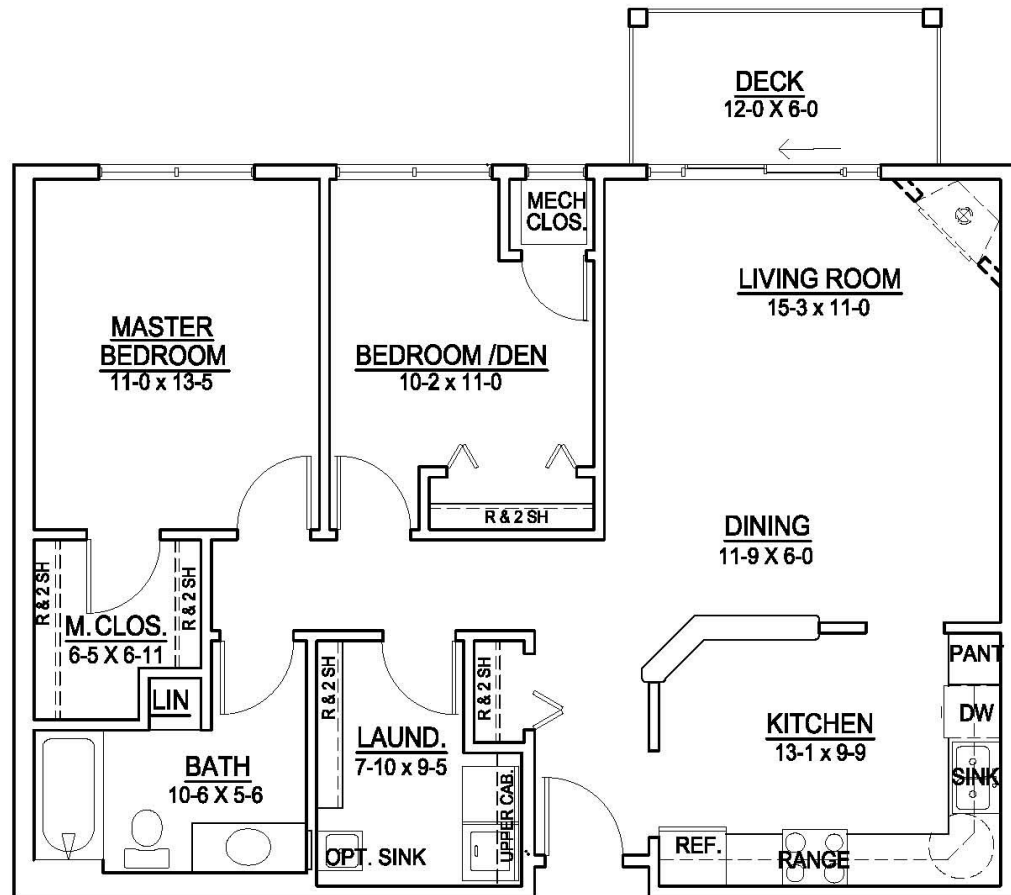

Fuji
Unit 317
2BR/BA
1,057 Square Feet

This unit is finished with the following features:

36" Flat panel honey oak cabinets
Bisque appliances
Refrigerator with ice maker
Roll out shelves in pantry
Natural Beige vinyl flooring in kitchen,
laundry & bathroom
Antique brass lighting fixtures
Cameo Beige carpet
Beautifully painted rooms
South facing home

Share Cost: \$109,000* (includes upgrades)
Monthly Cost: \$839

*Cost subject to change based on date of purchase

FUJI 2BR

1,057 SQ. FT.

Actual dimensions may vary due to construction
Plans are subject to change without notice

KITCHEN

GUEST ROOM

KITCHEN & ENTRY

MASTER BEDROOM

LIVING & DINING ROOM

BATHROOM